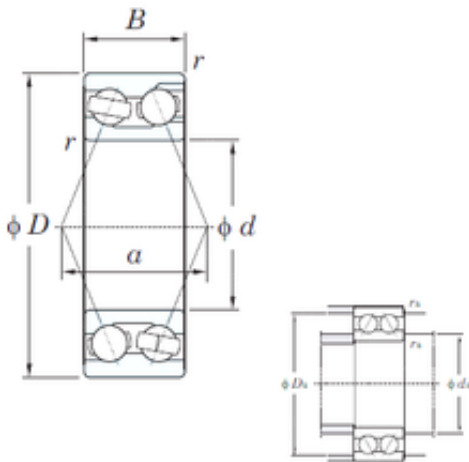

China 6206 Bearing Supplier

3200 Bearing 2D drawings and 3D CAD models

SKF Koyo NTN NSK Ssr Double Row Angular Contact Ball Bearing 3200 3201 3202 3203 3204 3205 3206 3207 3208 3209 3210 3211 3212 3213 3214 3215 3220

Bearing No. 3200

Size	10x30x14.3 mm
Bore Diameter	10 mm
Outer Diameter	30 mm
Width	14.3 mm
d	10 mm
D	30 mm
B	14.3 mm
C	14.3 mm
a	19.5 mm
r min.	0.6 mm
da min.	14.5 mm
Da max.	25.5 mm
ra max.	0.6 mm
Weight	0.052 Kg
Basic dynamic load rating (C)	7.35 kN
Basic static load rating (C0)	5.35 kN
(Grease) Lubrication Speed	15000 r/min
Bearing No.	3200
r(min)	0.6
Cr	9.15
C0r	5.35
Cu	0.280
Grease lub.	15000

China 6206 Bearing Supplier

Oil lub.	20000
da(min)	14.5
da(max)	-
Da(max)	25.5
ra(max)	0.6
(Refer.)Mass(kg)	0.052